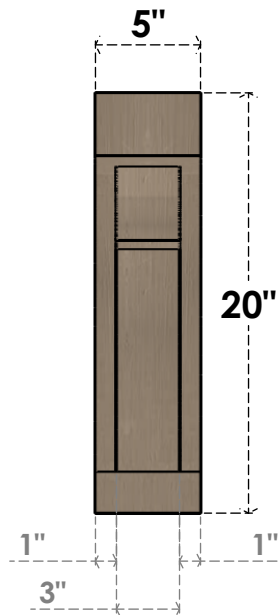

ITEM NUMBER: CORU05X20X20VIORCPR

5"W X 20"D X 20"H SERIES 1 THIN VIOLA ROUGH CEDAR TIMBERTHANE FAUX WOOD CORBEL, PRIMED

SIDE PROFILE

FRONT PROFILE

ISOMETRIC

EKENA MILLWORK
2300 WEST MAIN ST.
CLARKSVILLE, TX 75426
TOLL FREE: 866-607-0453
WWW.EKENAMILLWORK.COM

NOTES

1. INSTALLATION TO BE COMPLETED IN ACCORDANCE WITH MANUFACTURER'S SPECIFICATIONS.
2. DRAWING MAY NOT BE TO SCALE
3. THIS DRAWING IS INTENDED FOR DESIGN AND PLANNING PURPOSES ONLY.
4. ALL INFORMATION CONTAINED HEREIN WAS CURRENT AT THE TIME OF DEVELOPMENT BUT MUST BE REVIEWED AND APPROVED BY THE PRODUCT MANUFACTURER TO BE CONSIDERED ACCURATE.
5. TIMBERTHANE ARCHITECTURAL PRODUCTS ARE MADE FROM HIGH DENSITY URETHANE AND COME FACTORY PRIMED