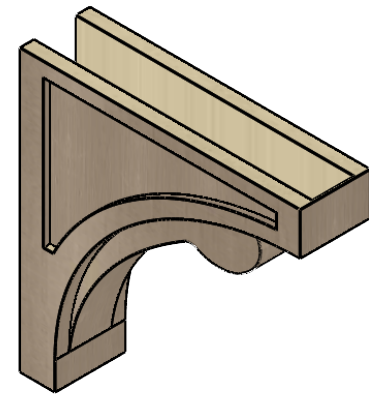

ITEM NUMBER: CORU05X20X20VIORCPR

5"W X 20"D X 20"H SERIES 1 THIN VIOLA ROUGH CEDAR TIMBERTHANE FAUX WOOD CORBEL, PRIMED

SIDE PROFILE

FRONT PROFILE

ISOMETRIC

EKENA MILLWORK
2300 WEST MAIN ST.
CLARKSVILLE, TX 75426
TOLL FREE: 866-607-0453
WWW.EKENAMILLWORK.COM

NOTES

1. INSTALLATION TO BE COMPLETED IN ACCORDANCE WITH MANUFACTURER'S SPECIFICATIONS.
2. DRAWING MAY NOT BE TO SCALE
3. THIS DRAWING IS INTENDED FOR DESIGN AND PLANNING PURPOSES ONLY.
4. ALL INFORMATION CONTAINED HEREIN WAS CURRENT AT THE TIME OF DEVELOPMENT BUT MUST BE REVIEWED AND APPROVED BY THE PRODUCT MANUFACTURER TO BE CONSIDERED ACCURATE.
5. TIMBERTHANE ARCHITECTURAL PRODUCTS ARE MADE FROM HIGH DENSITY URETHANE AND COME FACTORY PRIMED