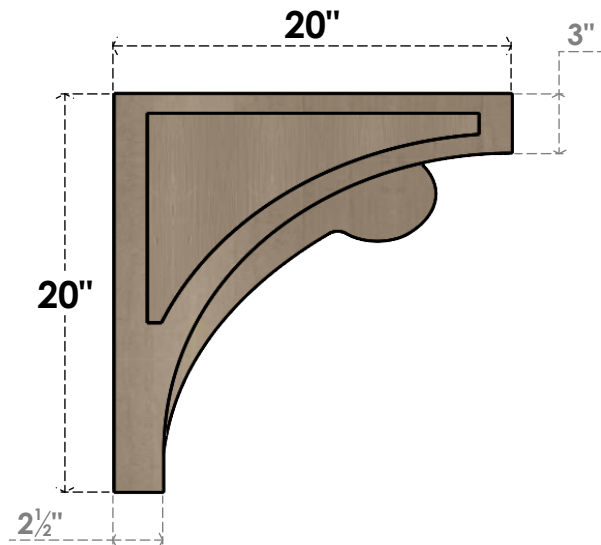

ITEM NUMBER: CORU05X20X20VIORCPR

5"W X 20"D X 20"H SERIES 1 THIN VIOLA ROUGH CEDAR TIMBERTHANE FAUX WOOD CORBEL, PRIMED

SIDE PROFILE

FRONT PROFILE

ISOMETRIC

EKENA MILLWORK
2300 WEST MAIN ST.
CLARKSVILLE, TX 75426
TOLL FREE: 866-607-0453
WWW.EKENAMILLWORK.COM

NOTES

1. INSTALLATION TO BE COMPLETED IN ACCORDANCE WITH MANUFACTURER'S SPECIFICATIONS.
2. DRAWING MAY NOT BE TO SCALE
3. THIS DRAWING IS INTENDED FOR DESIGN AND PLANNING PURPOSES ONLY.
4. ALL INFORMATION CONTAINED HEREIN WAS CURRENT AT THE TIME OF DEVELOPMENT BUT MUST BE REVIEWED AND APPROVED BY THE PRODUCT MANUFACTURER TO BE CONSIDERED ACCURATE.
5. TIMBERTHANE ARCHITECTURAL PRODUCTS ARE MADE FROM HIGH DENSITY URETHANE AND COME FACTORY PRIMED